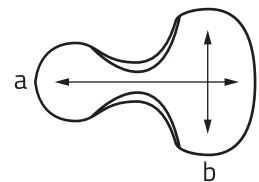

TM *SPRINT - OLYMPIC - IRON*

CODE: HT0167.LS00

CODE: HT0167.LY00

CODE: HT0167.LI00

TEOSPORT

TM Tri an innovate structure for Triathlon. A study of the Tri disciplines permitted to create a solution for Sprint, Olympic and Iron Man races. It was studied riders saddle position and the support points. TM Tri with Poron support can gives the best comfort to the athletes. Perforation allows perspiration and an excellent and a rapid drying .

UNISEX

SIZE

HT0167.LS00 A: 24,8 cm B: 14,5 cm
 HT0167.LY00 A: 24,8 cm B: 14,5 cm
 HT0167.LI00 A: 24,8 cm B: 14,5 cm

TM *SPRINT - OLYMPIC - IRON*